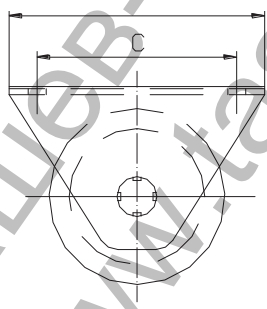

Ролка Estebro® за плъзгачи се врати с горен капак ф 150x20 мм, пластмасова, завинтване, U-20

Cod	Dimens.	A	B	C	ØD			Peso Max. Kg
312	80x20	116	45	87	78	12	7,25	655
313	90x20	122	50	90	88	9	5,78	655
314	100x20	127	55	99	98	8	5,95	655
315	120x20	140	65	113	118	6	5,34	655
316	150x20	160	80	130	147	2	2,37	655
317	200x20	190	113	163	197	4	7,04	655

Family: Sliding door fittings

Material: 11SMn30 steel, box of DD11 steel

Finish: Zinc-plated

Maximum weight supported by the bearing*: 655 kg

Description: Wheel with box and 6204 2RS bearing. It is installed in the sliding doors to let their displacement over the guide. The installation consists in screwing the box to the door's base with two M.8 screws.