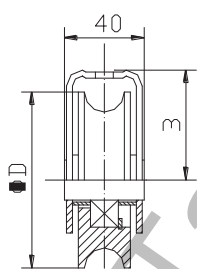

Ролка Estebro® за плъзгачи се врати с горен капак ф 150x20 мм, пластмасова, завинтване, U-20

Cod	Dimens.	A	B	C	ØD			Peso Max. Kg
312	80x20	116	45	87	78	12	7,25	655
313	90x20	122	50	90	88	9	5,78	655
314	100x20	127	55	99	98	8	5,95	655
315	120x20	140	65	113	118	6	5,34	655
316	150x20	160	80	130	147	2	2,37	655
317	200x20	190	113	163	197	4	7,04	655

Family: Sliding door fittings

Material: 11SMn30 steel, box of DD11 steel

Finish: Zinc-plated

Maximum weight supported by the bearing*: 655 kg

Description: Wheel with box and 6204 2RS bearing. It is installed in the sliding doors to let their displacement over the guide. The installation consists in screwing the box to the door's base with two M.8 screws.